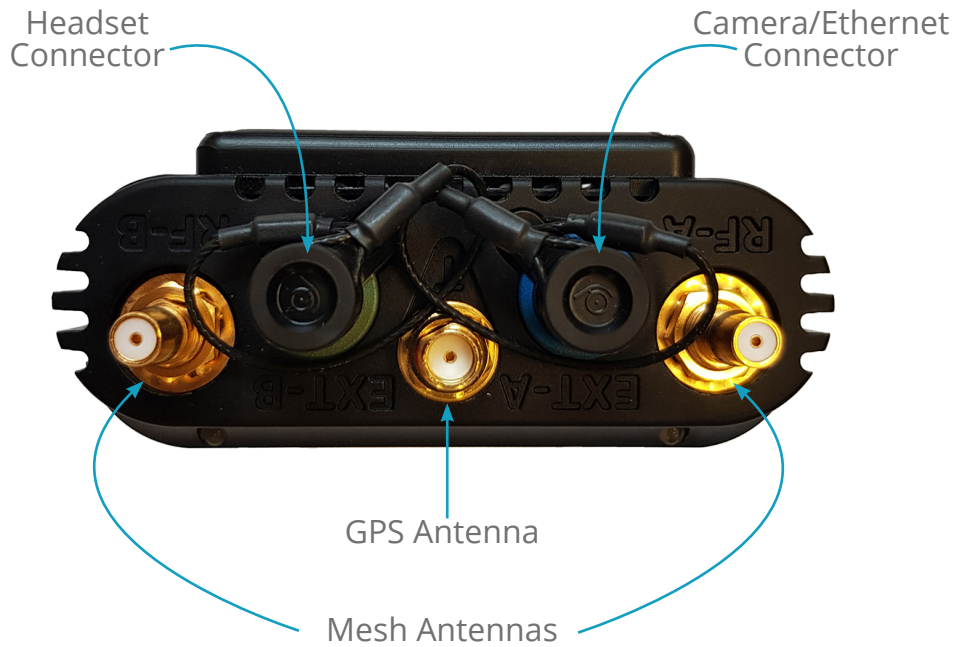

# Body Worn Mesh Radio Quick Reference Guide

### Default IP Addresses of the BWM radios

Node	IP Address
BWM 1	192.168.1.100
BWM 2	192.168.1.101

### Default IP Addresses of the BWM cameras

Camera	IP Address
Body Worn Camera	192.168.1.196
Helmet Camera	192.168.1.197